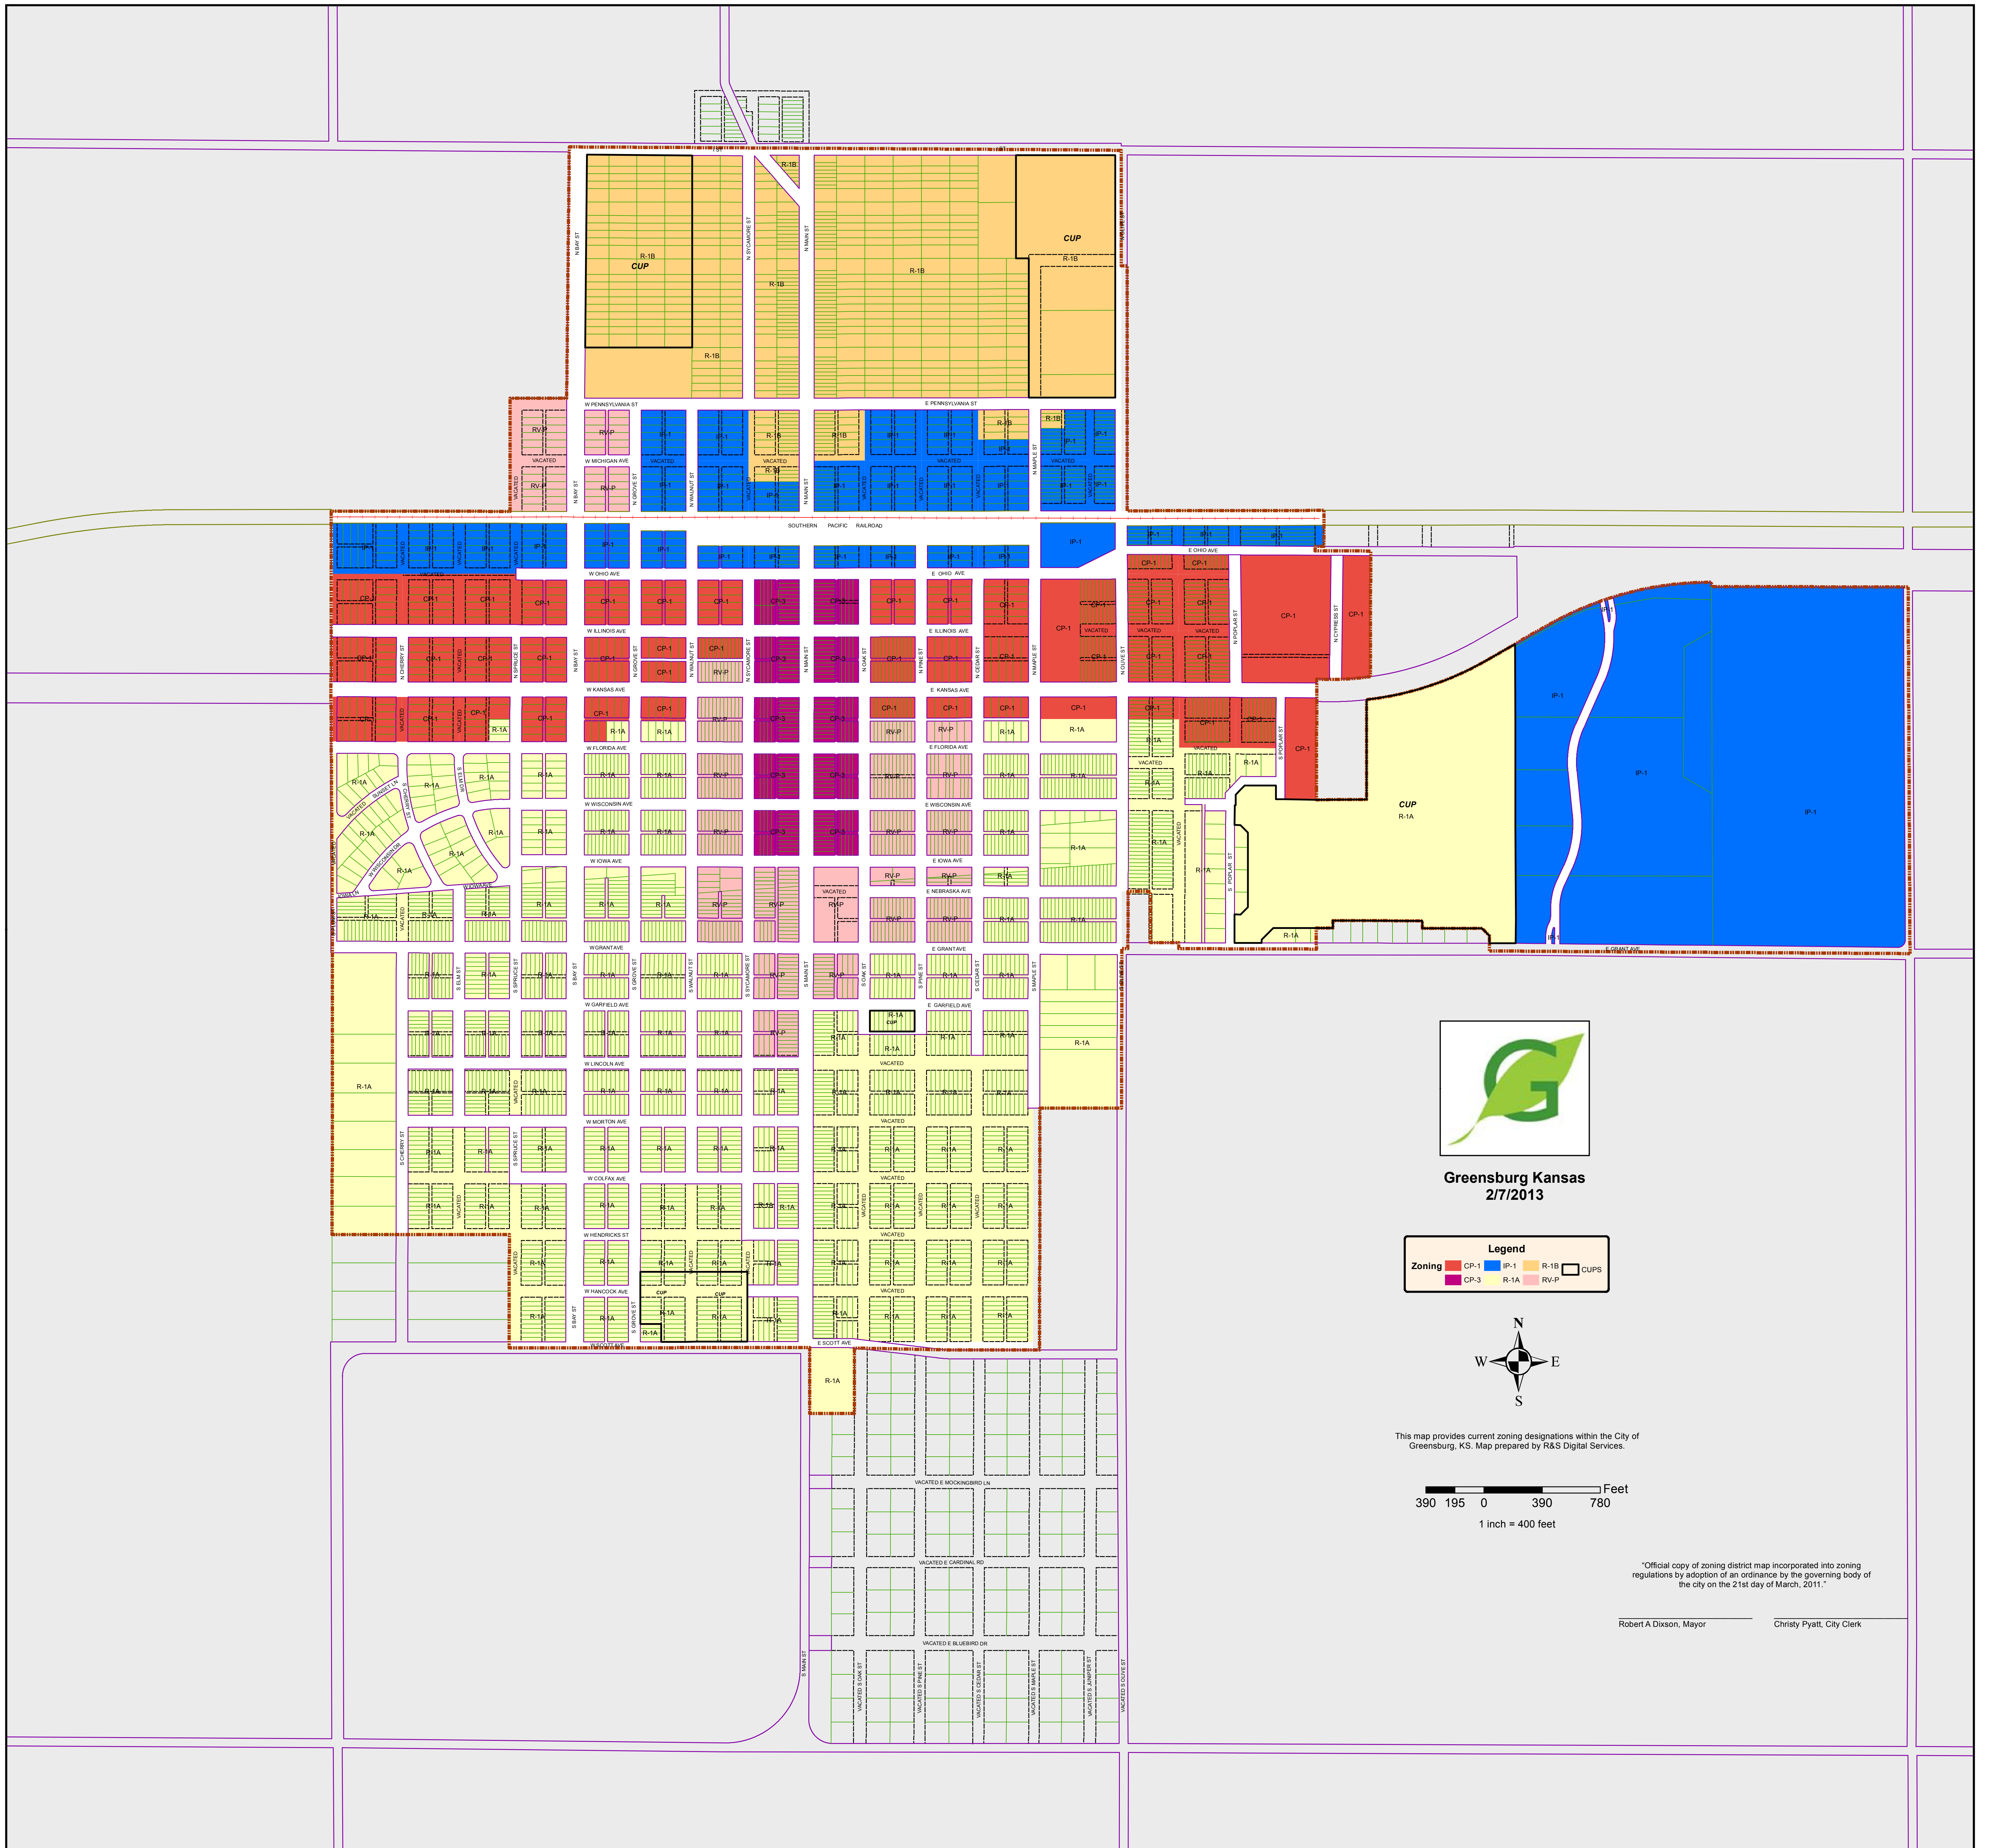

Zoning Map of the City of Greensburg, Kansas

Greensburg Kansas
2/7/2013

Legend	
CP-1	IP-1
CP-3	R-1A
R-1B	RV-P
CUPS	

This map provides current zoning designations within the City of Greensburg, KS. Map prepared by R&S Digital Services.

Robert A Dixon, Mayor   Christy Pyatt, City Clerk